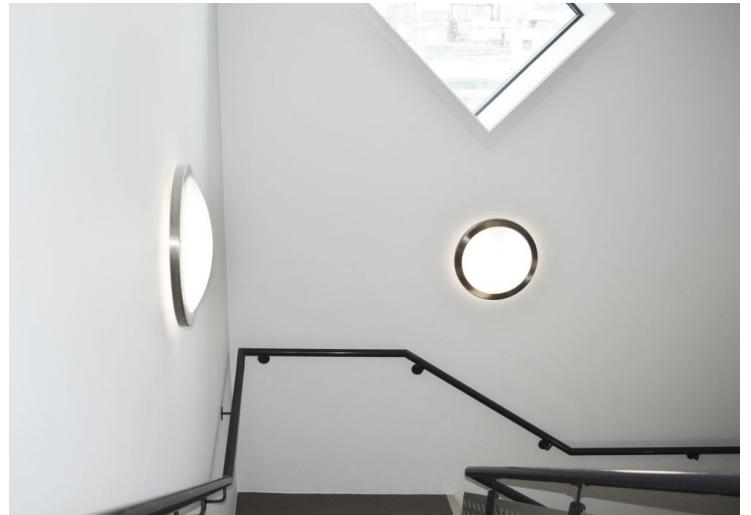

Description

The Eclipse LED is a high-specification IP44 decorative luminaire that combines style and performance. Its innovative diffuser design maximizes LED light output while completely concealing the LEDs, providing a clean, uniform light distribution without visible light sources.

Application

- Staircases
- Corridors
- Toilets
- Social Areas

Body & Finish

Constructed from UV-stabilized polycarbonate for both the body and diffuser, this fixture ensures durability and long-lasting performance. The decorative bezel is available in a variety of options, allowing for customization to suit different aesthetic preferences. With an IP44 rating, it ensures reliable protection against dust and water, making it suitable for various indoor applications.