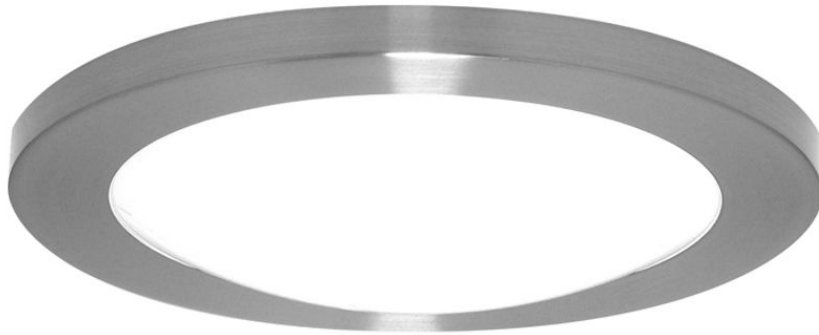

Eclipse LED

Surface Luminaires

CE UK
CA

LED

TP(a)

IP44

IK05

BIM

Description

The Eclipse LED is a high-specification IP44 decorative luminaire that combines style and performance. Its innovative diffuser design maximizes LED light output while completely concealing the LEDs, providing a clean, uniform light distribution without visible light sources.

Application

- Staircases
- Corridors
- Toilets
- Social Areas

Body & Finish

Constructed from UV-stabilized polycarbonate for both the body and diffuser, this fixture ensures durability and long-lasting performance. The decorative bezel is available in a variety of options, allowing for customization to suit different aesthetic preferences. With an IP44 rating, it ensures reliable protection against dust and water, making it suitable for various indoor applications.

Attachments

- Inbuilt PIR
- IP65 Version
- Wire Suspended

Order Codes

Wattage	Luminous Flux	lm/W	Diameter	Depth	Product Code
20.3 W	2903 lm	143.0 lm/W	432 mm	122 mm	SGL/LED/3780/EC
22.4 W	3187 lm	142.3 lm/W	432 mm	122 mm	SGL/LED/4150/EC
24.6 W	3479 lm	141.4 lm/W	432 mm	122 mm	SGL/LED/4530/EC